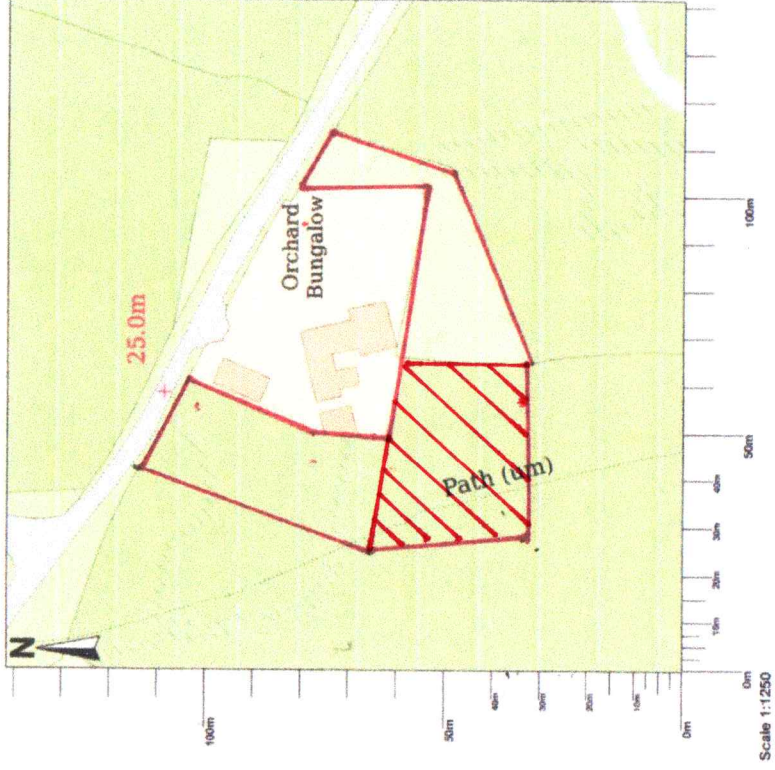

2022/00440/FUL

Orchard Bungalow

Treguff Farm Cottages

UK
Planning
Maps

Orchard Bungalow, St. Mary Church, Cowbridge, CF71 7FS

 = NEW AREA PROPOSED.

Map area bounded by: 302885,171214 303027,171356. Produced on 25 April 2022 from the OS National Geographic Database. Reproduction in whole or part is prohibited without the prior permission of Ordnance Survey. © Crown copyright 2022. Supplied by UKPlanningMaps.com a licensed OS partner (100054135). Unique plan reference: p2c/uk/78704/1065237

2022/00440/FUL

ORCHARD BUNGALOW ADDITIONAL LAND.

V1.1 PROPOSED AUG 24th.